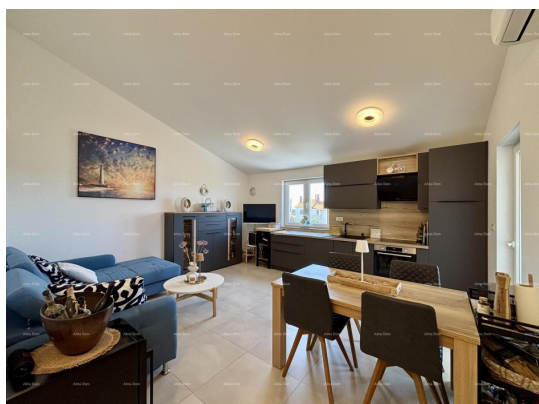

DAMAC d.o.o.

ALMA DOM INVEST

Istarska ulica 8, 52100 Pula

mail: azra@almadominvest.com

web: www.almadominvest.com

info: +44 7375 637471 | +385 98 420 885

Code :	26554
Location :	Vodnjan
Building size :	56 m²
Lot size :	0 m²
Distance from center :	0 m
Distance from sea :	1000 m
Seaview :	Yes
Floor :	2
Number of floors :	3
Number of rooms :	2
Number of bathrooms :	1
Year of construction :	2019
Energy efficiency :	A+
Parking :	Yes
Air conditioning system :	Yes

Price : 270.000 €

Carefully designed new apartment, built for personal living, located on the 2nd floor of a small building in a green area near the sea. Quiet neighborhood with developed infrastructure and fresh air.

Size: 60.10 m² (usable area: 56.61 m²)

Layout:

- Hall - 4.94 m²
- Bathroom - 5.70 m²
- Storage - 0.84 m²
- Bedroom 1 - 9.76 m²
- Bedroom 2 - 9.78 m²
- Open-plan kitchen/dining/living area - 22.09 m²
- Terrace - 6.99 m²

Equipment & amenities:

- Daikin heating and cooling in every room
- Wall-mounted infrared panels with thermostat
- Honeywell smart system to control climate and boiler via phone
- Electric blinds and mosquito nets on all windows
- TV in each room

Bathroom:

- High-quality washer-dryer combo
- Ariston electric boiler (remote control)
- Hans Grohe bathroom fittings

Kitchen: