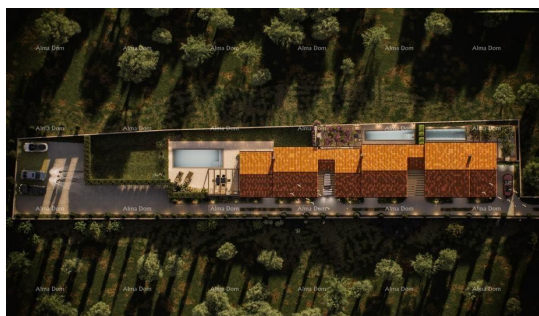

<b>Code :</b>	26786
<b>Location :</b>	Kaštelir-Labinci
<b>Building size :</b>	330 m <sup>2</sup>
<b>Lot size :</b>	1135 m <sup>2</sup>
<b>Distance from center :</b>	0 m
<b>Distance from sea :</b>	7000 m
<b>Seaview :</b>	No
<b>Number of floors :</b>	1
<b>Number of rooms :</b>	3
<b>Number of bathrooms :</b>	1
<b>Year of construction :</b>	2025
<b>Energy efficiency :</b>	A+
<b>Parking :</b>	Yes
<b>Air conditioning system :</b>	Yes

Price : 388.000 €

In the heart of picturesque Kaštelir, just 7 km from the sea, lies a modern complex of three villas, each with its own heated pool, covered terrace, and top-notch amenities. These carefully designed homes offer the perfect blend of luxury, functionality, and complete privacy.

3 private parking spaces